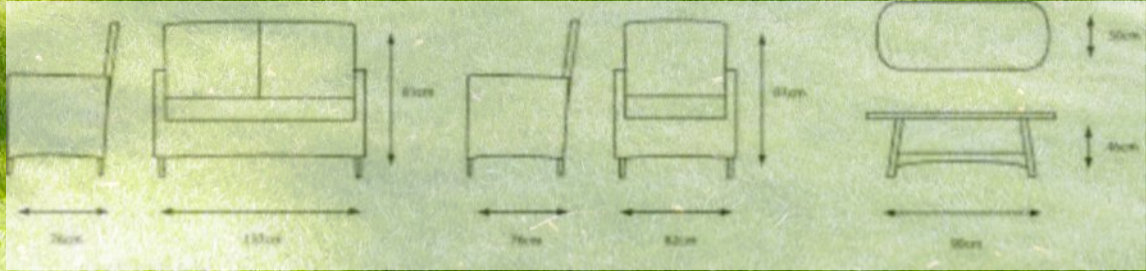

STAINSAFE
by LG OUTDOOR

ECOCORE
by LG OUTDOOR

EVERWEAVE
by LG OUTDOOR

3
YEAR LIMITED
WARRANTY

FITTED COVER CODE
DXCOV03

- 50cm x 90cm Coffee Table x1
- Monaco Sand Weave Armchair x2
- Monaco Sand Weave Sofa x1
- eden Armchair Cushion x2: eden season-proof cushions - water repellent and UV resistant
- Sandy grey colour half moon weave
- Mixed Oatmeal material on cushions
- Safety glass on table top
- Weatherproof frame
- 3 year limited warranty