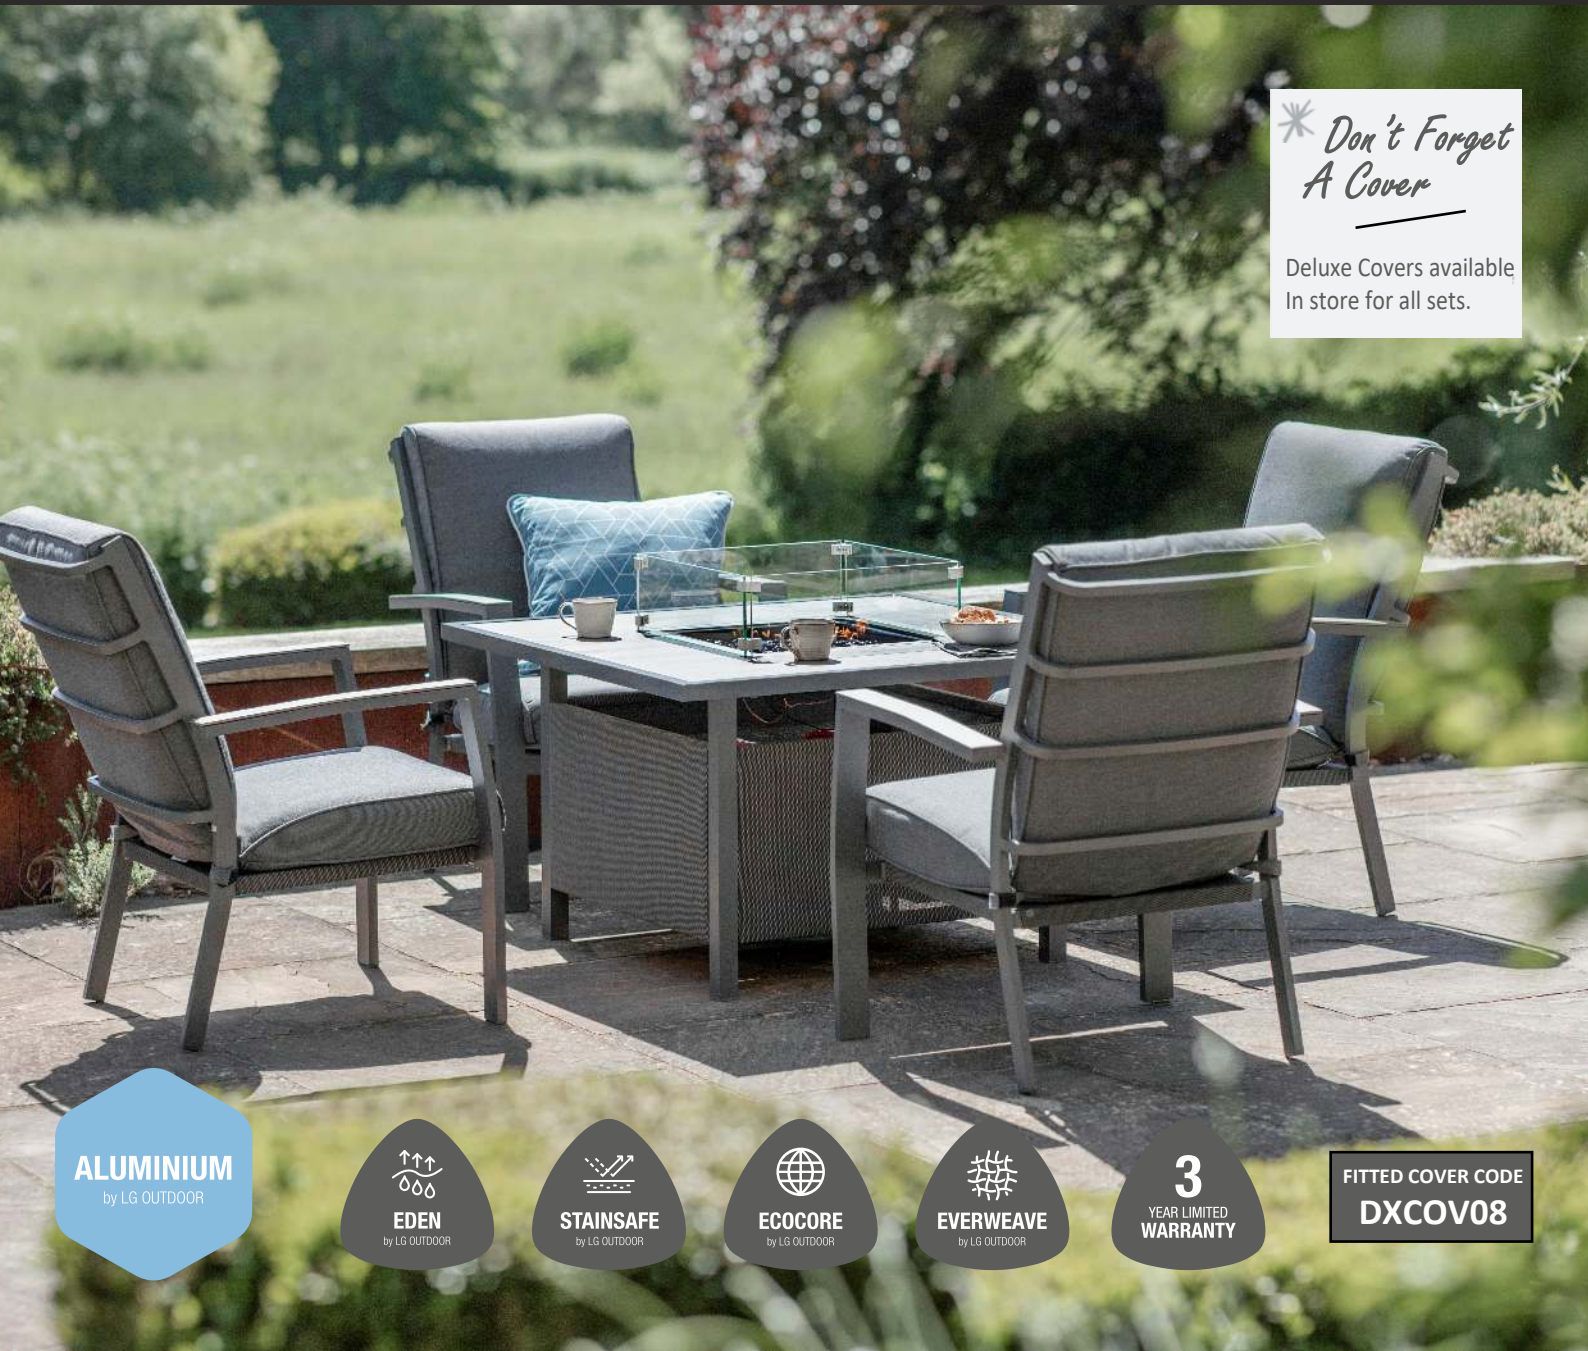

MONZA ALUMINIUM COLLECTION

RELAXER SET WITH GAS FIREPIT

MNZ/SET15

** Don't Forget
A Cover*

Deluxe Covers available
In store for all sets.

ALUMINIUM
by LG OUTDOOR

EDEN
by LG OUTDOOR

STAINSAFE
by LG OUTDOOR

ECOCORE
by LG OUTDOOR

EVERWEAVE
by LG OUTDOOR

3
YEAR LIMITED
WARRANTY

**FITTED COVER CODE
DXCOV08**

Graphite grey aluminium frames with anthracite grey cushions

Seasonproof Eden Cushions - water repellent, uv resistant and quick drying, Removable Zip covers for easy cleaning, double powder coated aluminium frame that prevents water contact and rust.

1 X Monza 105cm GAS FIREPIT Table 650 X 1050 X 1050

4 X Monza Lounge Chair 930 X 680 X 790

RRP ~~£2120.99~~
OUR PRICE
£1599.99