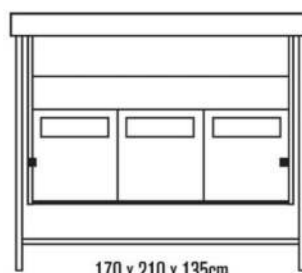

DELUXE LARGE MODULAR COVER DXCOV08 **£119.99**