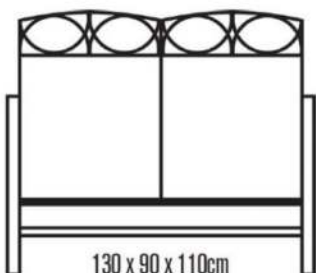

DELUXE MEDIUM MODULAR COVER DXCOV07 **£109.99**