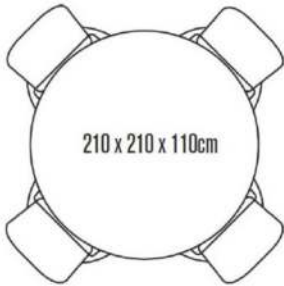

DELUXE 6 SEATER RECTANGULAR DXCOV09 **£49.99**

DELUXE 4 SEATER COVER DXCOV01 **£84.99**

DELUXE 6 SEATER COVER DXCOV02 **£99.99**

DELUXE 6 SEATER RECTANGULAR DXCOV03 **£99.99**

DELUXE 8 SEATER COVER DXCOV04 **£119.99**