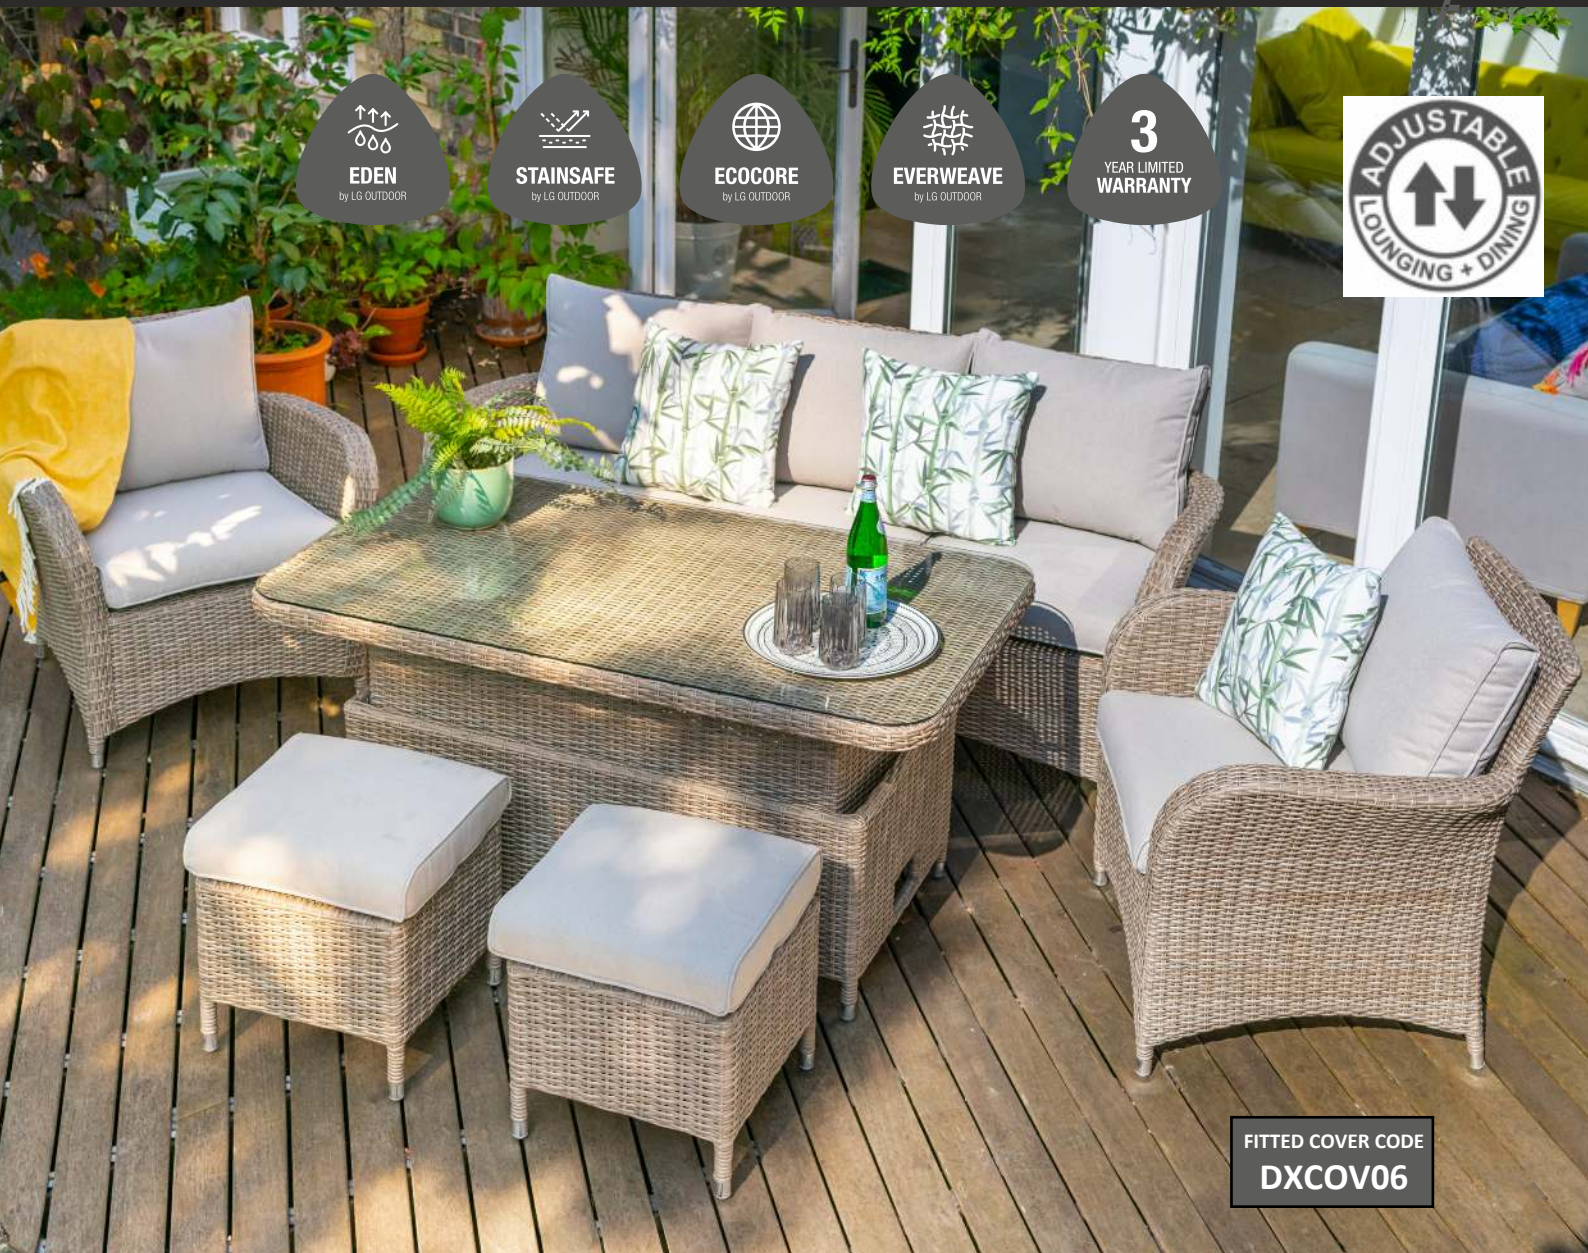

MONACO SAND WEAVE COLLECTION

LOUNGE DINING SET ADJUSTABLE TABLE MSAN/SET 7

EDEN
by LG OUTDOOR

STAINSAFE
by LG OUTDOOR

ECOCORE
by LG OUTDOOR

EVERWEAVE
by LG OUTDOOR

3
YEAR LIMITED
WARRANTY

FITTED COVER CODE
DXCOV06

The Monaco Sand casual dining set is for those who want a quality weave product on a long-lasting, light aluminium frame. With a classic design featuring a sandy grey colour palette, and details such as the curved arm dining chair and bullnose curved edge on the seat cushions for comfort.

140cm x 80cm Dining Table with safety glass **ADJUSTABLE TABLE**

2x Lounge Chair with Cushions 1x Three Seat Sofa with Cushion

2x Footstools with Cushions

- Mixed Oatmeal material on cushions
- Safety glass on table top
- Weatherproof frame
- 3 year limited warranty

RRP ~~£2799.99~~
OUR PRICE
£1999.99