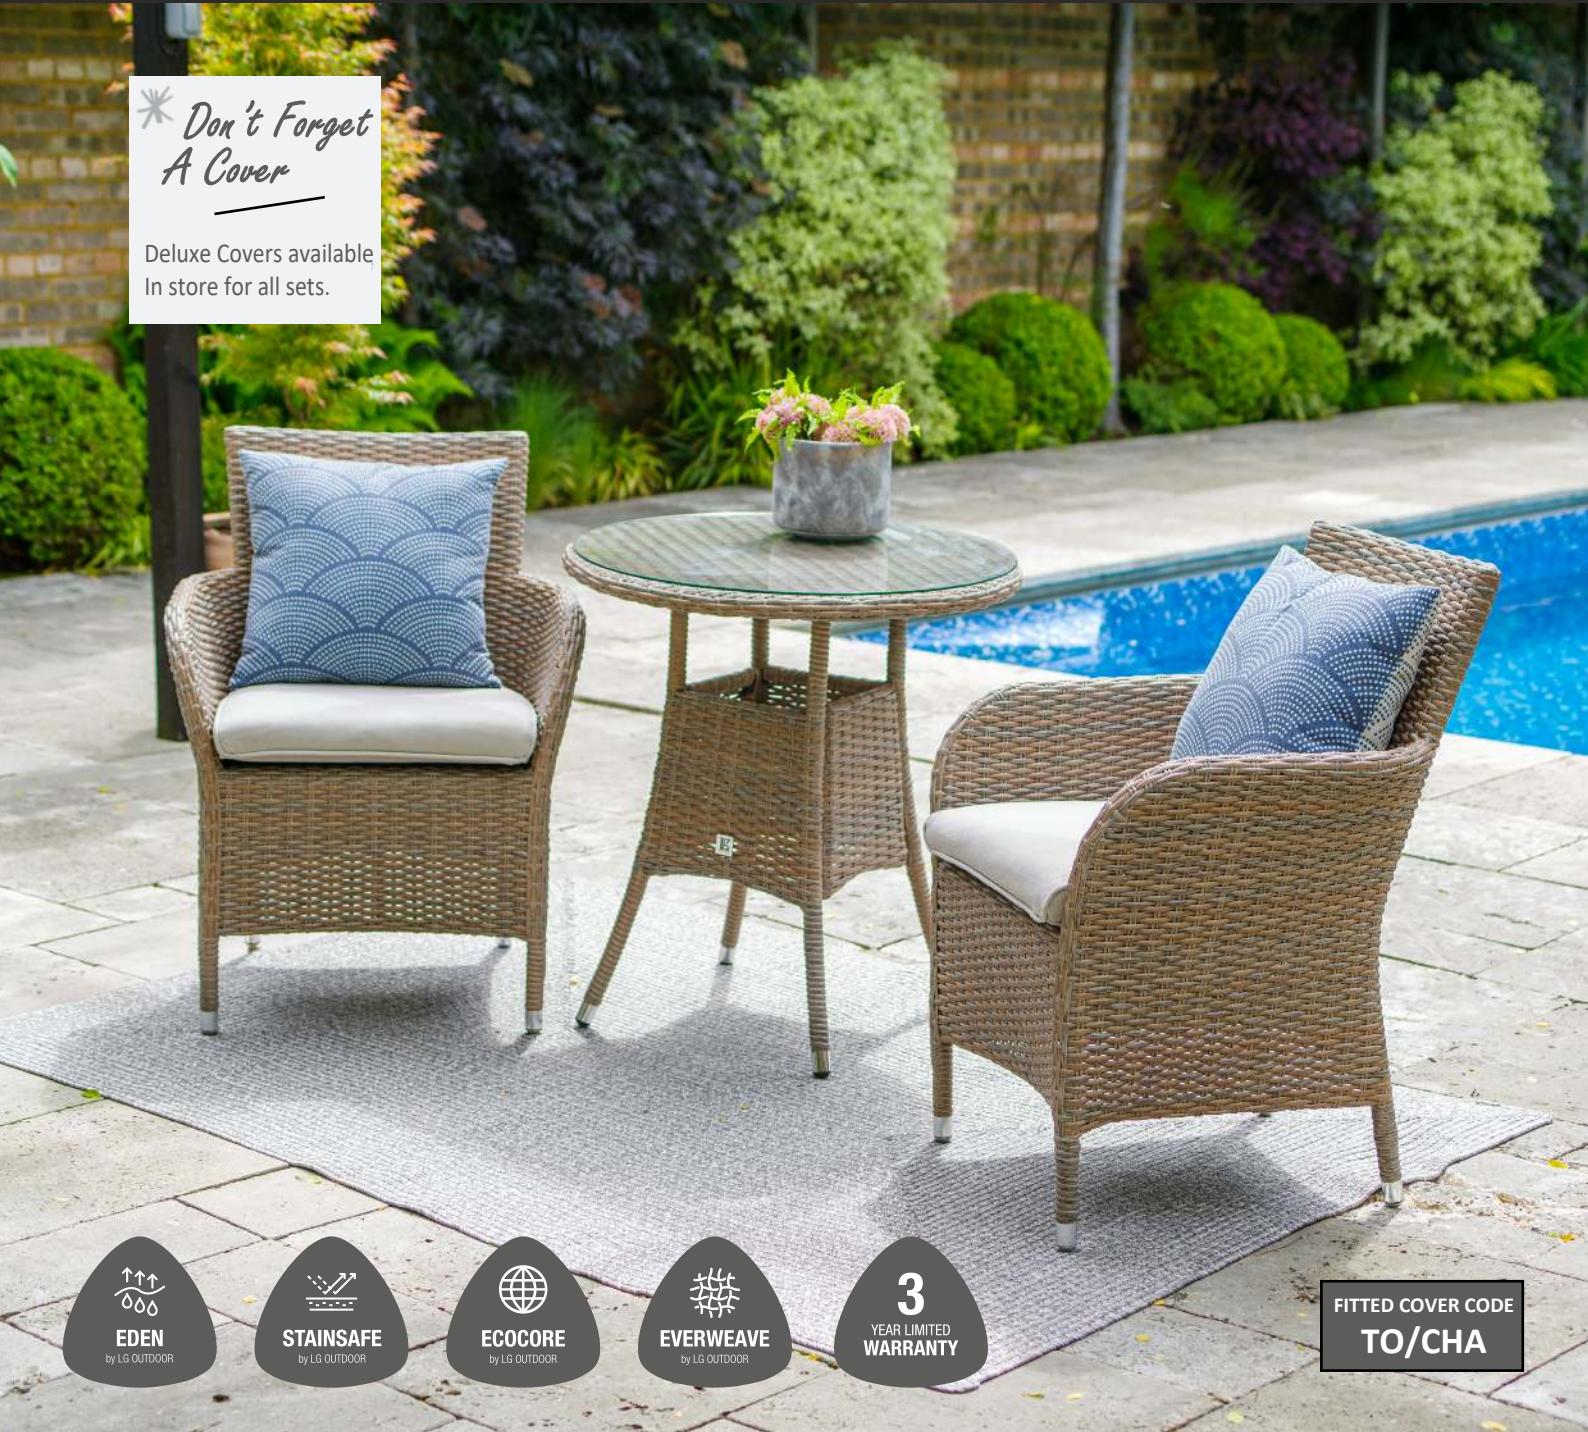

CLEVER CUSHIONS

(Hover your smart phone on the QR code to find out more)

MONACO SAND WEAVE COLLECTION

TWO SEAT 70cm ROUND DINING MSAN/SET1

** Don't Forget
A Cover*

Deluxe Covers available
In store for all sets.

FITTED COVER CODE
TO/CHA

- 70cm Bistro Table x1
- Weave Armchair x2
- Eden Armchair Cushion x2: Eden season-proof cushions - water repellent and UV resistant
- Sandy grey colour half moon weave
- Oatmeal material on cushions
- Safety glass on table top
- Weatherproof frame
- 3 year limited warranty