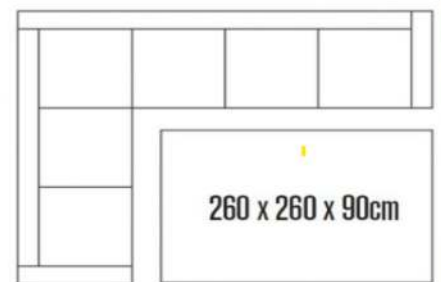

Accessories

OUTDOOR LIVING

FURNITURE COVERS

Our durable furniture covers are designed to let your furniture breathe whilst at the same time protecting it from the elements. The fabric is water resistant and mesh panels let air circulate to prevent the mildew and cracking that condensation can cause. Made from 600 denier, PVC-free Polyester they're durable and won't deteriorate in UV light. Key Features: 600 Denier Polyester (PVC free), breathable mesh panel, buckles to keep your cover held in place, shock cords and eyelets keeps your cover looking tidy as these provide a tight fit.

DELUXE 8 SEATER RECTANGULAR COVER DXCOV05 **£119.99**