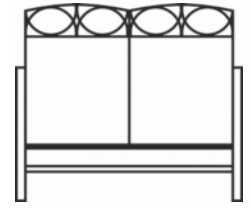

Accessories

OUTDOOR LIVING

FURNITURE COVERS

Our durable furniture covers are designed to let your furniture breathe whilst at the same time protecting it from the elements. The fabric is water resistant and mesh panels let air circulate to prevent the mildew and cracking that condensation can cause. Made from 600 denier, PVC-free Polyester they're durable and won't deteriorate in UV light. Key Features: 600 Denier Polyester (PVC free), breathable mesh panel, buckles to keep your cover held in place, shock cords and eyelets keeps your cover looking tidy as these provide a tight fit.