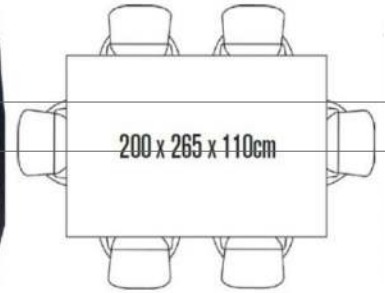

DELUXE 6 SEATER RECTANGULAR DXCOV09 **£49.99**