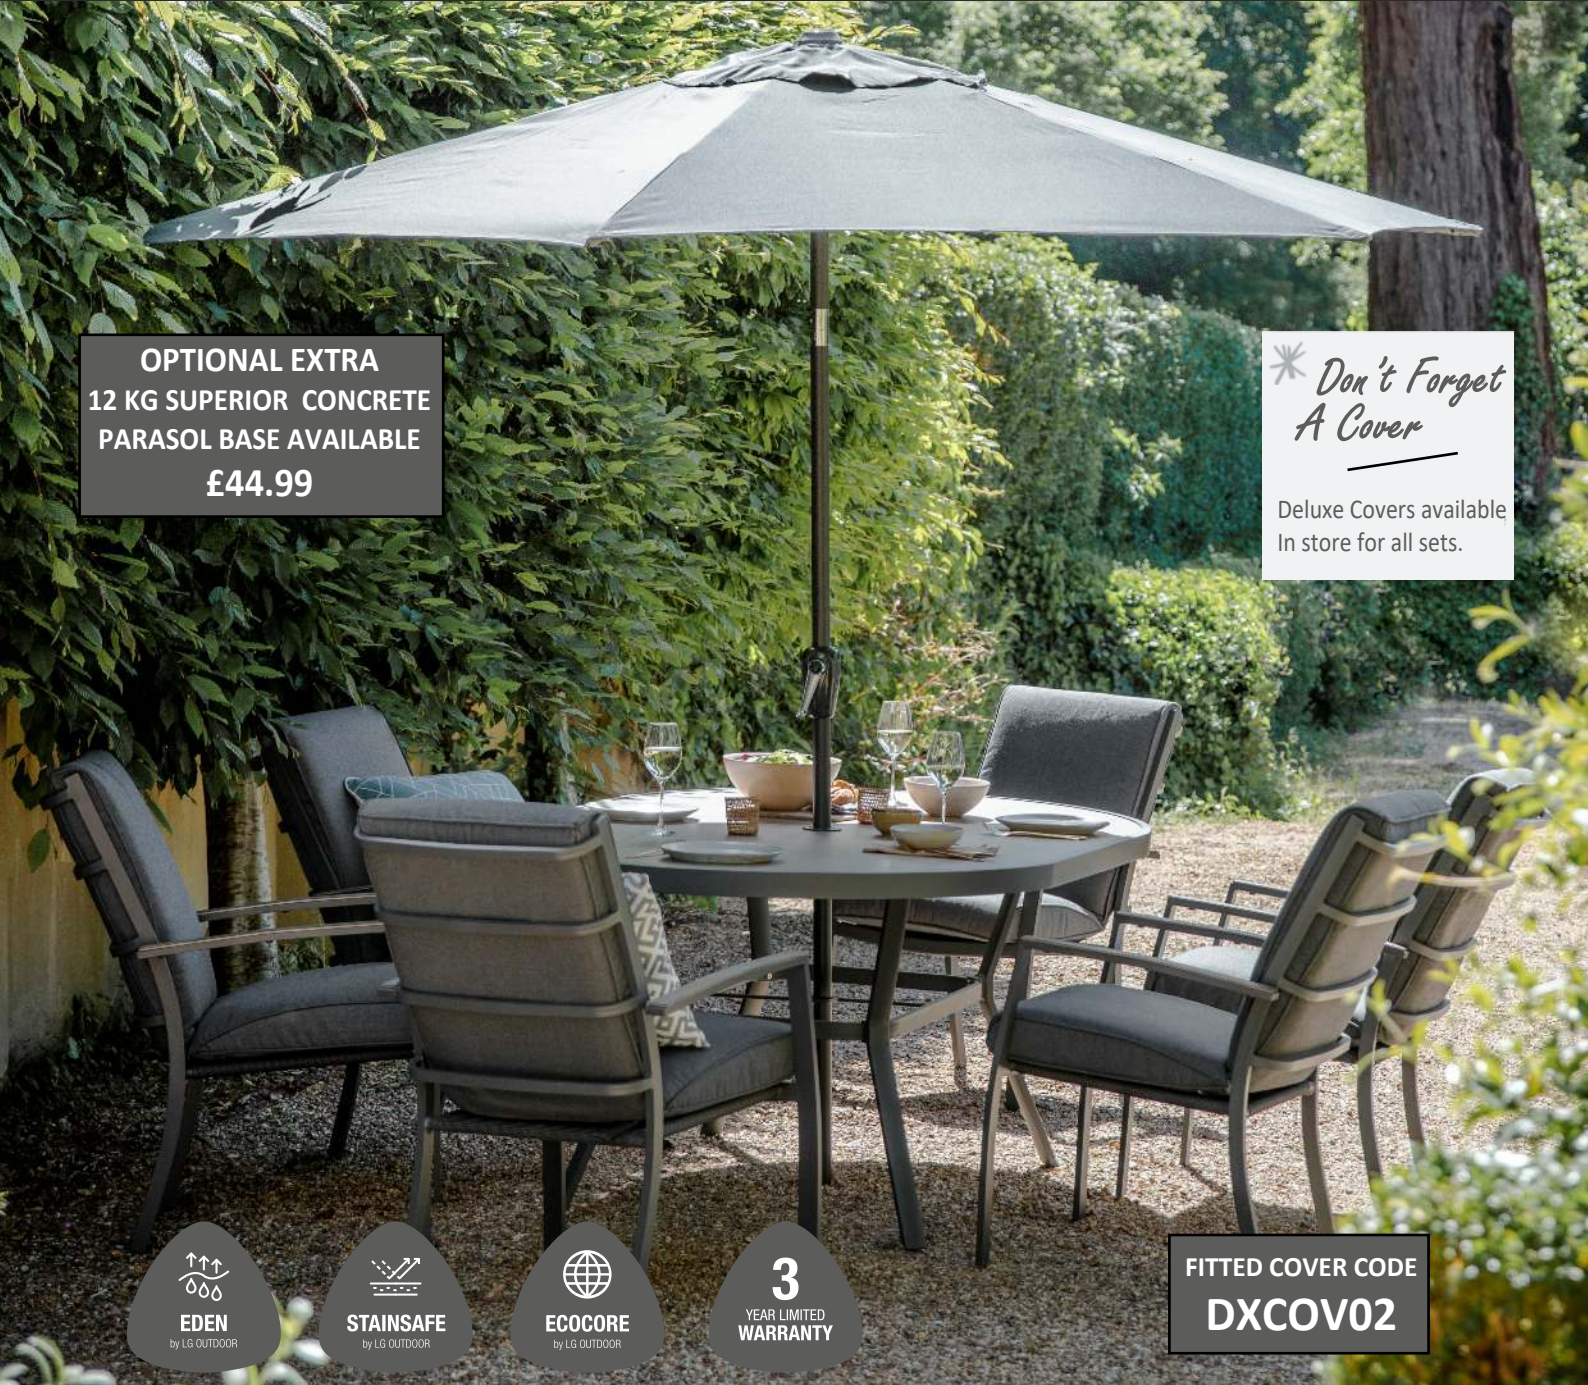

1 X Monza 110cm Round Dining Table 750 X 1100 X 1100

4 X Monza Highback Armchair 940 X 600 X 610

RRP ~~£1199.99~~
OUR PRICE
£899.99

MONZA ALUMINIUM COLLECTION

6 SEAT SET WITH HIGH BACK ARMCHAIRS AND 3M PARASOL MNZ/SET6