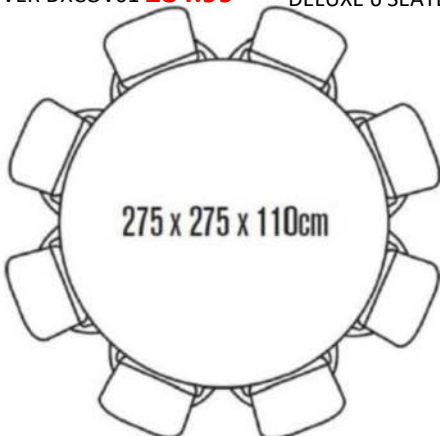

DELUXE 6 SEATER RECTANGULAR DXCOV09 **£49.99**

DELUXE 4 SEATER COVER DXCOV01 **£84.99**

DELUXE 6 SEATER COVER DXCOV02 **£99.99**

DELUXE 6 SEATER RECTANGULAR DXCOV03 **£99.99**

DELUXE 8 SEATER COVER DXCOV04 **£119.99**