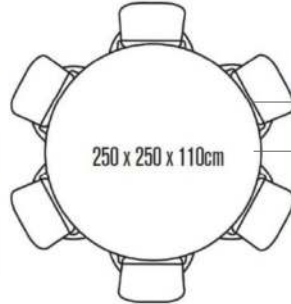

DELUXE 6 SEATER RECTANGULAR DXCOV09 **£49.99**

DELUXE 4 SEATER COVER DXCOV01 **£84.99**

DELUXE 6 SEATER COVER DXCOV02 **£99.99**

DELUXE 6 SEATER RECTANGULAR DXCOV03 **£99.99**

DELUXE 8 SEATER COVER DXCOV04 **£119.99**