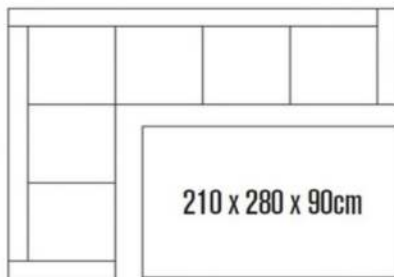

DELUXE 8 SEATER COVER DXCOV04 **£119.99**