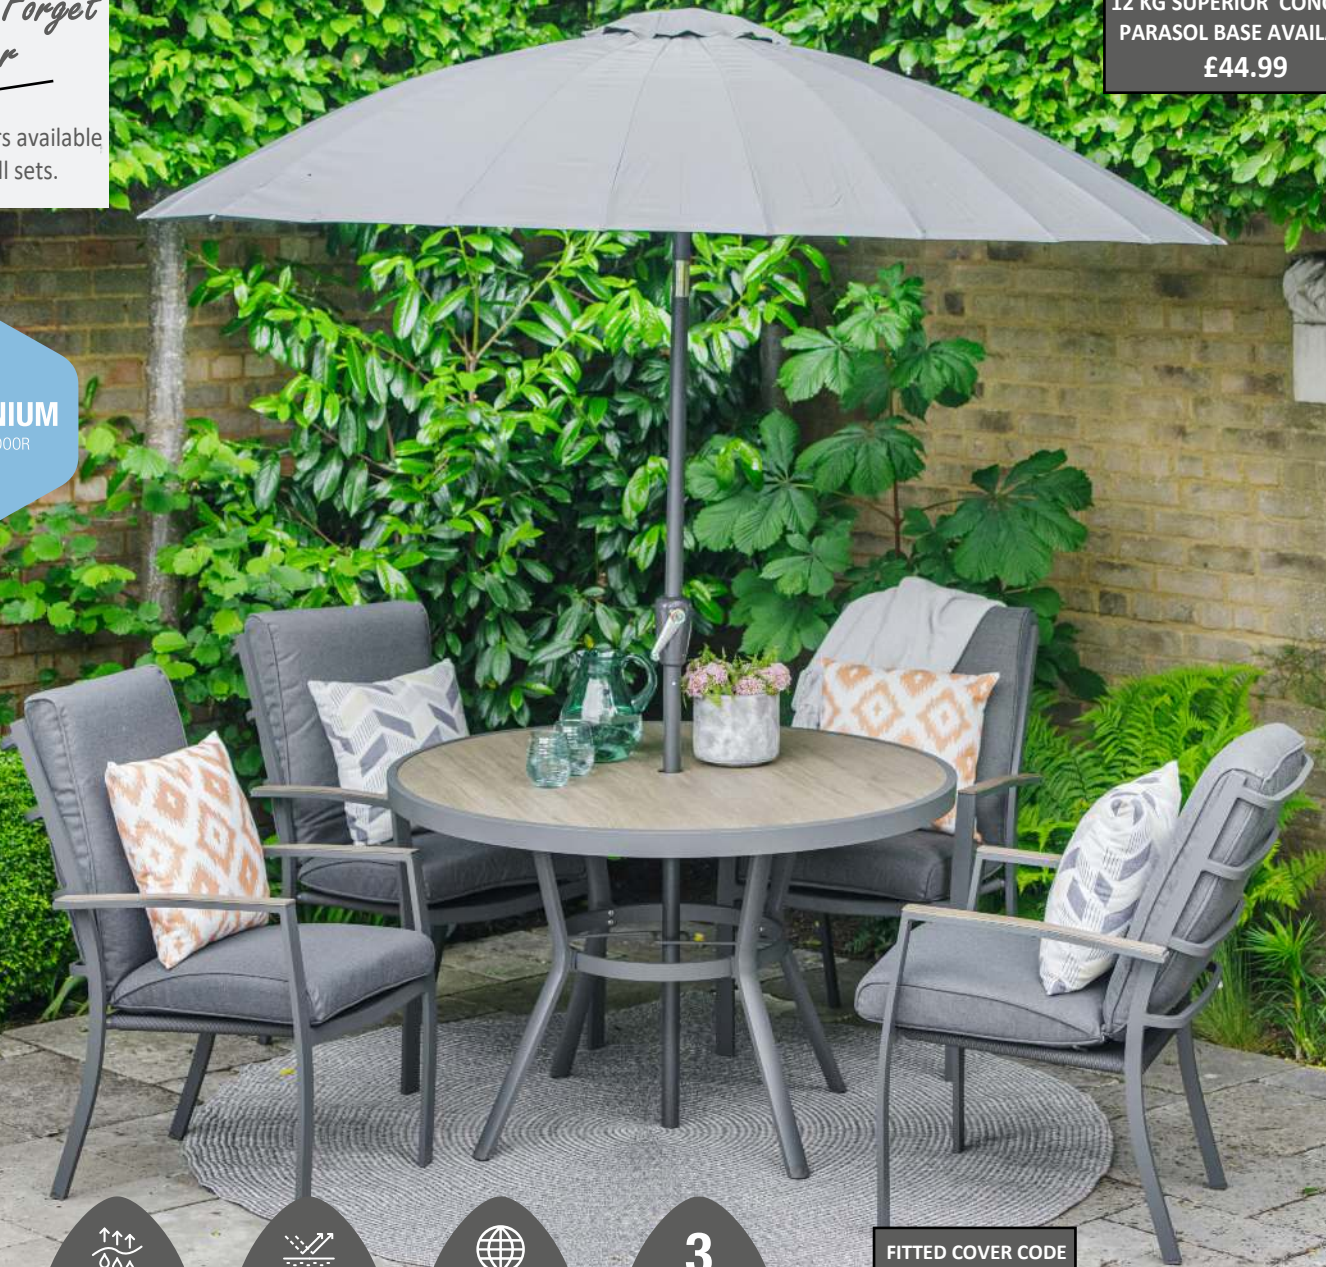

MONZA ALUMINIUM COLLECTION

4 SEAT SET WITH HIGH BACK ARMCHAIRS AND 2.5M PARASOL MNZ/SET4

Don't Forget A Cover

Deluxe Covers available
In store for all sets.

OPTIONAL EXTRA
12 KG SUPERIOR CONCRETE
PARASOL BASE AVAILABLE
£44.99

ALUMINIUM
by LG OUTDOOR

EDEN
by LG OUTDOOR

STAINSAFE
by LG OUTDOOR

ECOCORE
by LG OUTDOOR

3
YEAR LIMITED
WARRANTY

FITTED COVER CODE
DXCOV01

Seasonproof Eden Cushions - water repellent, uv resistant and quick drying, Removable Zip covers for easy cleaning, double powder coated aluminium frame that prevents water contact and rust.

1 X Monza 110cm Round Dining Table 750 X 1100 X 1100

4 X Monza Highback Armchair 940 X 600 X 610