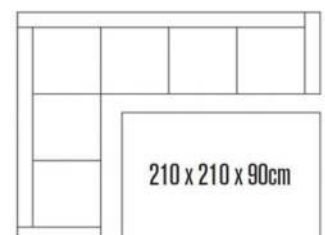

DELUXE 8 SEATER RECTANGULAR COVER DXCOV05 **£119.99**

DELUXE MEDIUM MODULAR COVER DXCOV07 **£109.99**

DELUXE LARGE MODULAR COVER DXCOV08 **£119.99**

DELUXE 2 SEATER BENCH COVER DXCOV09 **£49.99**

SWING SEAT COVER DXCOV11 **£99.99**