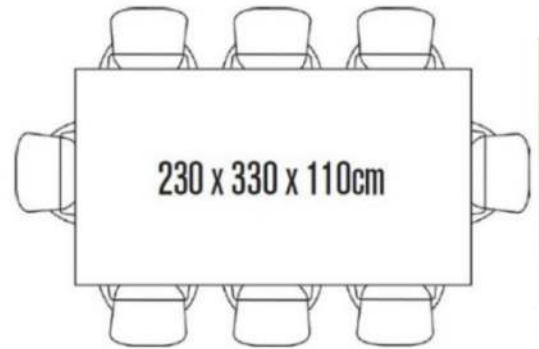

DELUXE 6 SEATER RECTANGULAR DXCOV03 **£99.99**